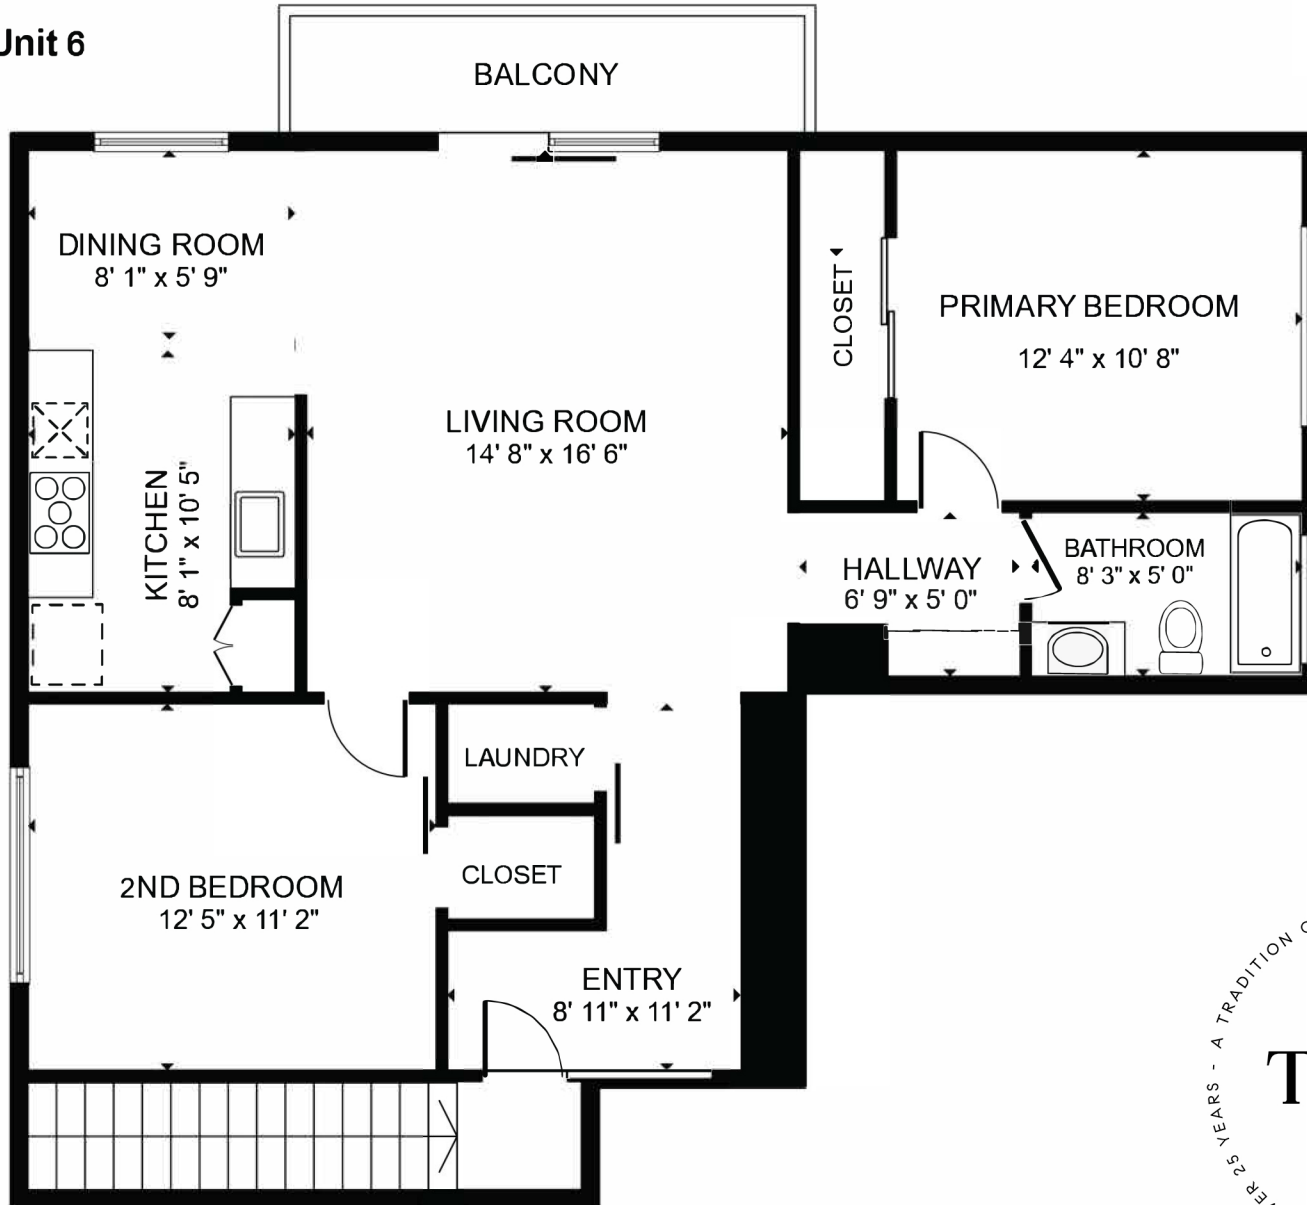

922 16th Street | Unit 6  
Santa Monica

COMPASS

FLOOR PLAN

SIZES AND DIMENSIONS ARE APPROXIMATE, ACTUAL MAY VARY.

Mimi, Jon and Emily Torp  
310.985.5996