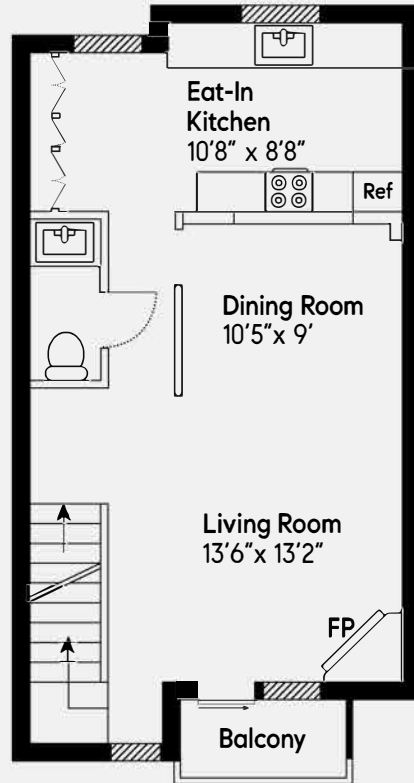

the TORPS

COMPASS

First Floor

Second Floor

Upper Floor

-  Window
-  Door
-  Thick Wall

1139 Yale Street, Townhouse 5
Santa Monica 90403

2 Bed | 2.5 Bath