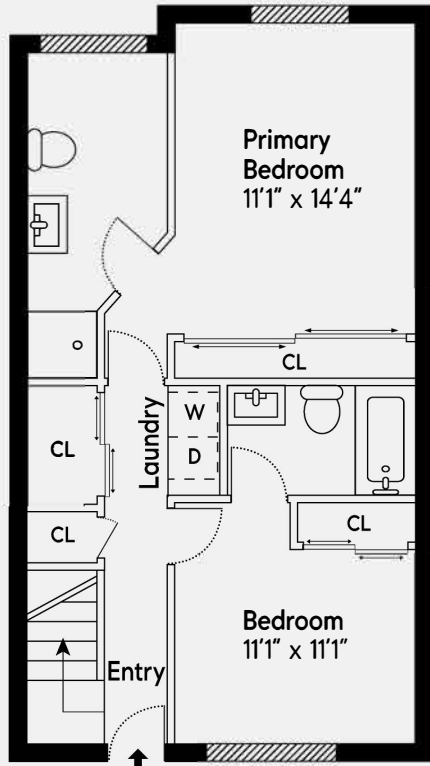

the TORPS

COMPASS

First Floor

Second Floor

Upper Floor

-  Window
-  Door
-  Thick Wall

1139 Yale Street, Townhouse 5
Santa Monica 90403

2 Bed | 2.5 Bath