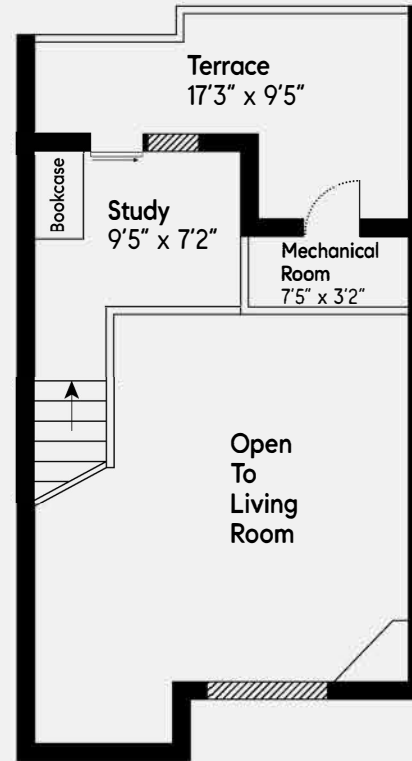

the TORPS

COMPASS

First Floor

Second Floor

Upper Floor

-  Window
-  Door
-  Thick Wall

1139 Yale Street, Townhouse 5
Santa Monica 90403

2 Bed | 2.5 Bath